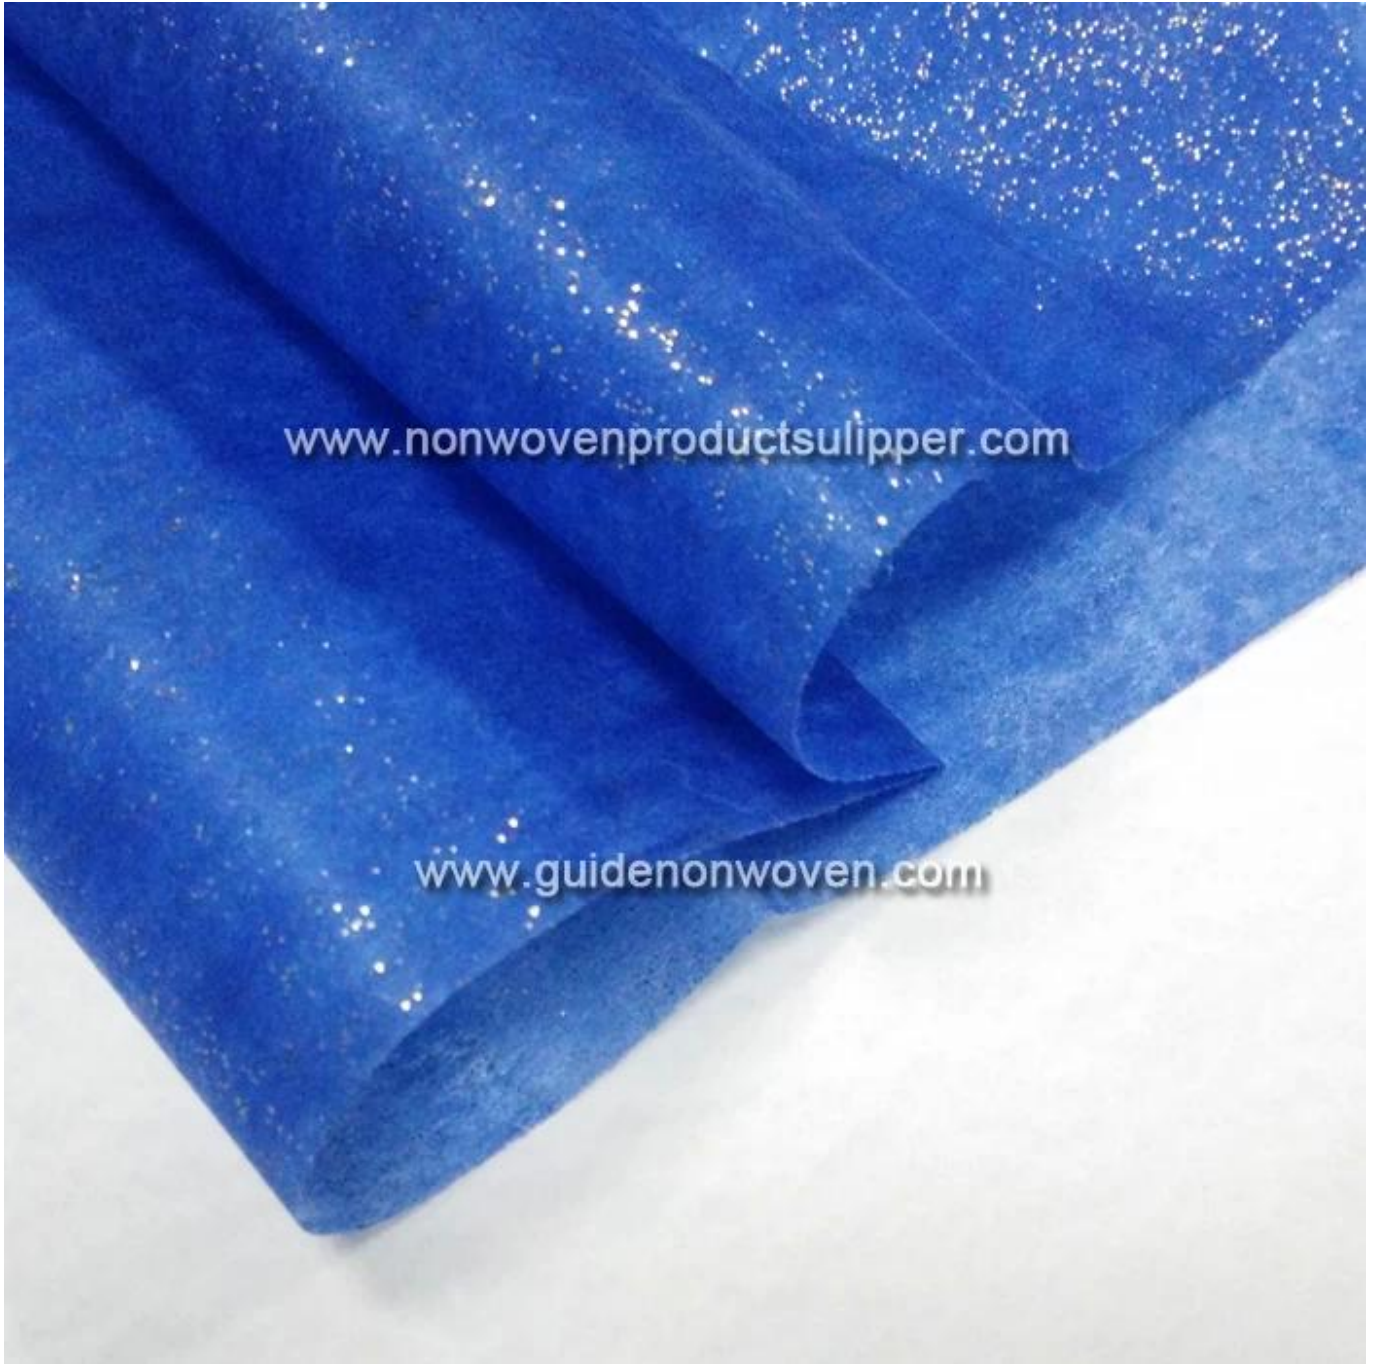

GTTNgold-gp

| | |
|--|-------------|
| | GTTNgold-gp |
| | + |
| | |
| | |
| | |
| | |
| | 50cm * 10m |
| | |
| | |
| | |

GTTNgold-gp

www.nonwovenproductsulipper.com

www.guidenonwoven.com

www.nonwovenproductsulipper.com

www.guidenonwoven.com

www.nonwovenproductsulipper.com

www.guidenonwoven.com

GTTNgold-gp

Packed in rolls,
with 2 " or 3 "
core inside,
strong poly
bags outside

transporting the goods
to the port

loaded in container