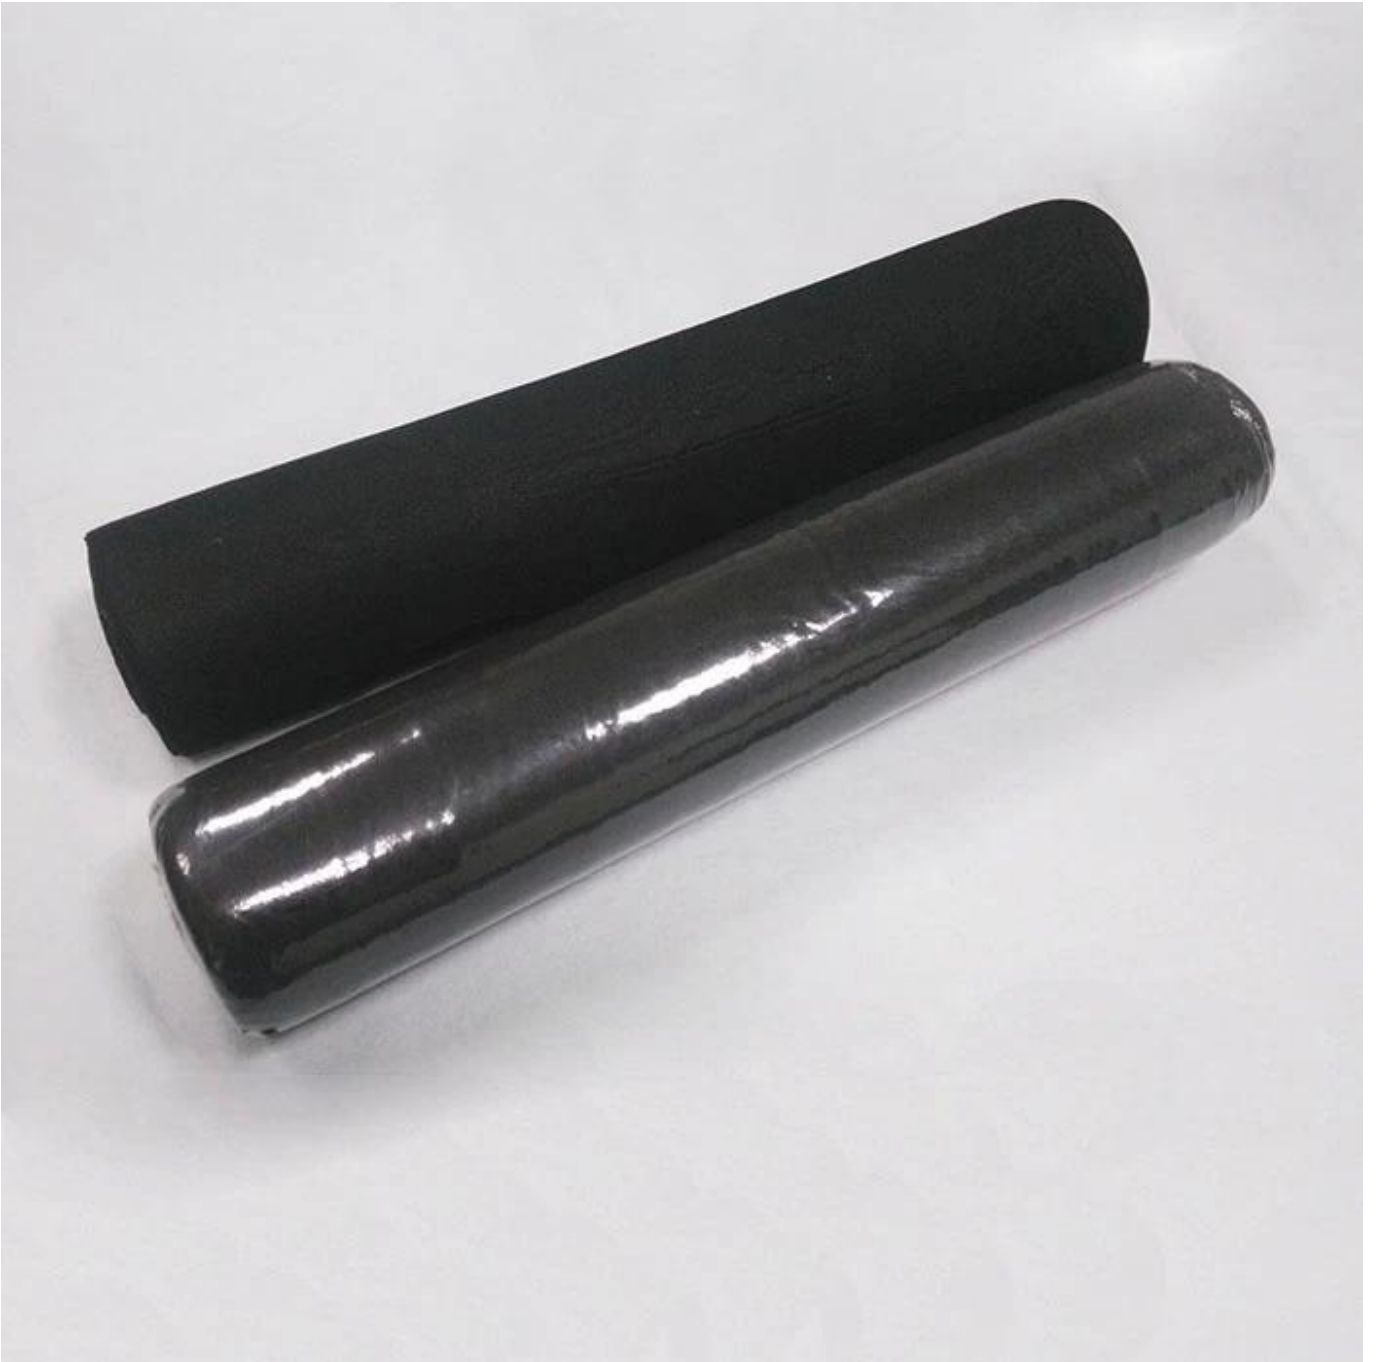

Product Packaging and Shipping of Weed Blocking Landscape Fabric

[Garden Weed Mat Factory](#)