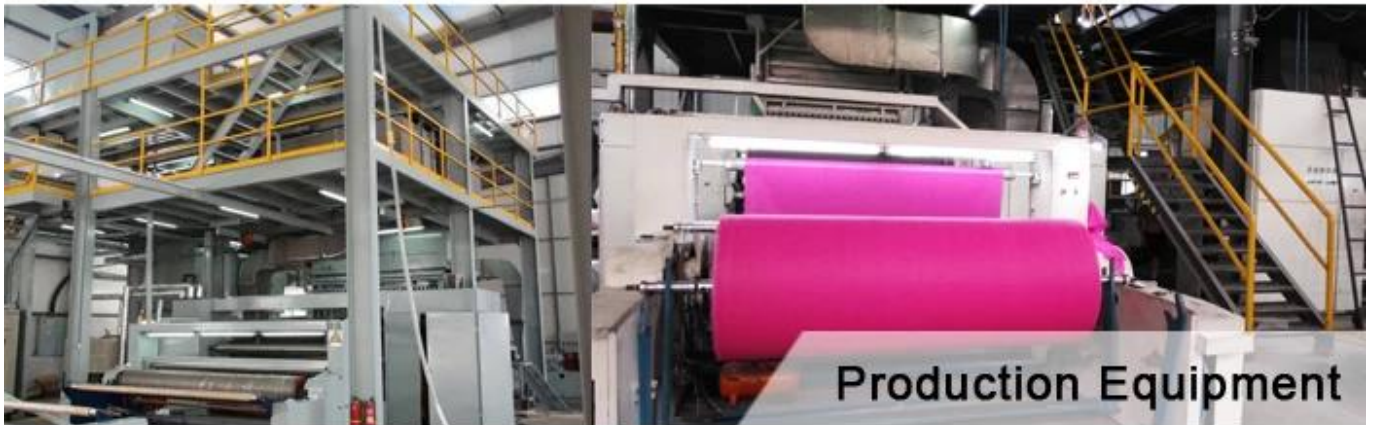

industry application, packaging and wrapping, foundation and building, hotel and restaurant, labour protection and household, decoration, etc.

1. Disposable bed sheet. It is made from SMS, SMMS material, Latex-free; abrasion-resistant, completely impervious fluid and alcohol repellent.
2. Color: white, green, blue, yellow, pink.

FAQ of Medical SMS Nonwoven Waterproof Disposable Non Woven Bed Sheet

Question	Answer
Q1: Do you have it in stock ?	A1: Yes, we have.
Q2: What is your MOQ ?	A2: Customized: 1ton