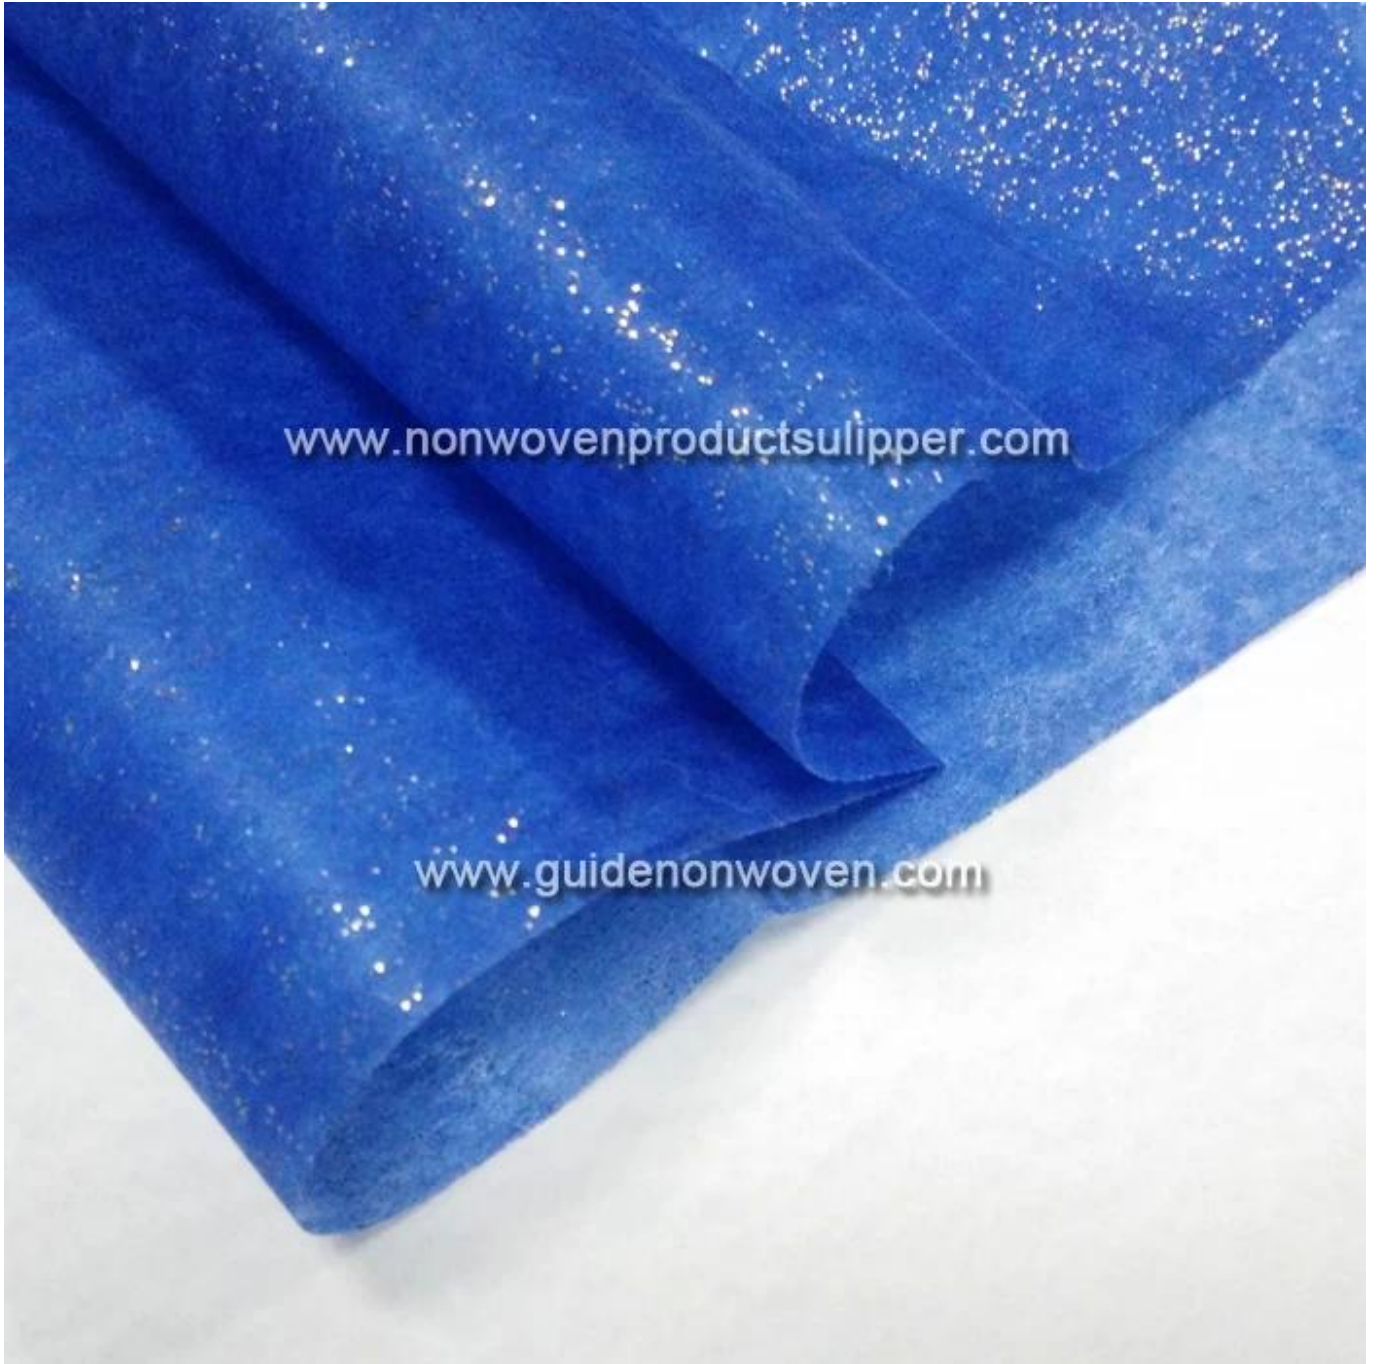

GTTNgold-gp

	GTTNgold-gp
	+
	50cm * 10m

GTTNgold-gp

www.nonwovenproductsulipper.com

www.guidenonwoven.com

www.nonwovenproductsulipper.com

www.guidenonwoven.com

www.nonwovenproductsulipper.com

www.guidenonwoven.com

GTTNgold-gp

Packed in rolls,
with 2 " or 3 "
core inside,
strong poly
bags outside

transporting the goods
to the port

loaded in container

GTTNgold-gp

Q1	A1
Q2	A2 1000
Q3	A3
Q4	A4
Q5	A5
Q6	A6 2-4
Q7	A7 OEM